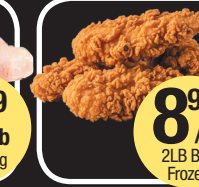

QUAKER YOGURT GRANOLA BARS 40 Count **19⁹⁹**/ea

KRAFT ORIGINAL CHEEZ WHIZ 450g **4⁹⁹**/ea

BLACK DIAMOND CHEESE SLICES 410g **5⁹⁹**/ea

CAMPBELL'S SOUP BY THE CASE Mushroom, Chicken Noodle, Tomato or Vegetable 12x284mL **15⁹⁹**/ea

KNORR RICE OR PASTA SIDEKICKS 112-184g **2⁹⁹**/ea

KELLOGG'S JUMBO CEREALS 730-1050g, Excludes Mega Jumbo Rice Krispies & Cornflakes **10⁹⁹**/ea

HOLIDAY LUNCHEON MEAT 340g **2⁹⁹**/ea

4⁹⁹
/lb
\$11.00/kg

6⁹⁹
/lb
\$15.41/kg

8⁹⁹
/ea
2LB Bag Frozen

BONELESS CENTER CUT OR RIB END PORK LOIN CHOPS OR ROAST
*Logan & Cantor's Express

BONELESS SKINLESS CHICKEN BREAST
*Logan & Cantor's Express

BREADED CHICKEN CHUNKS
*Logan & Cantor's Express